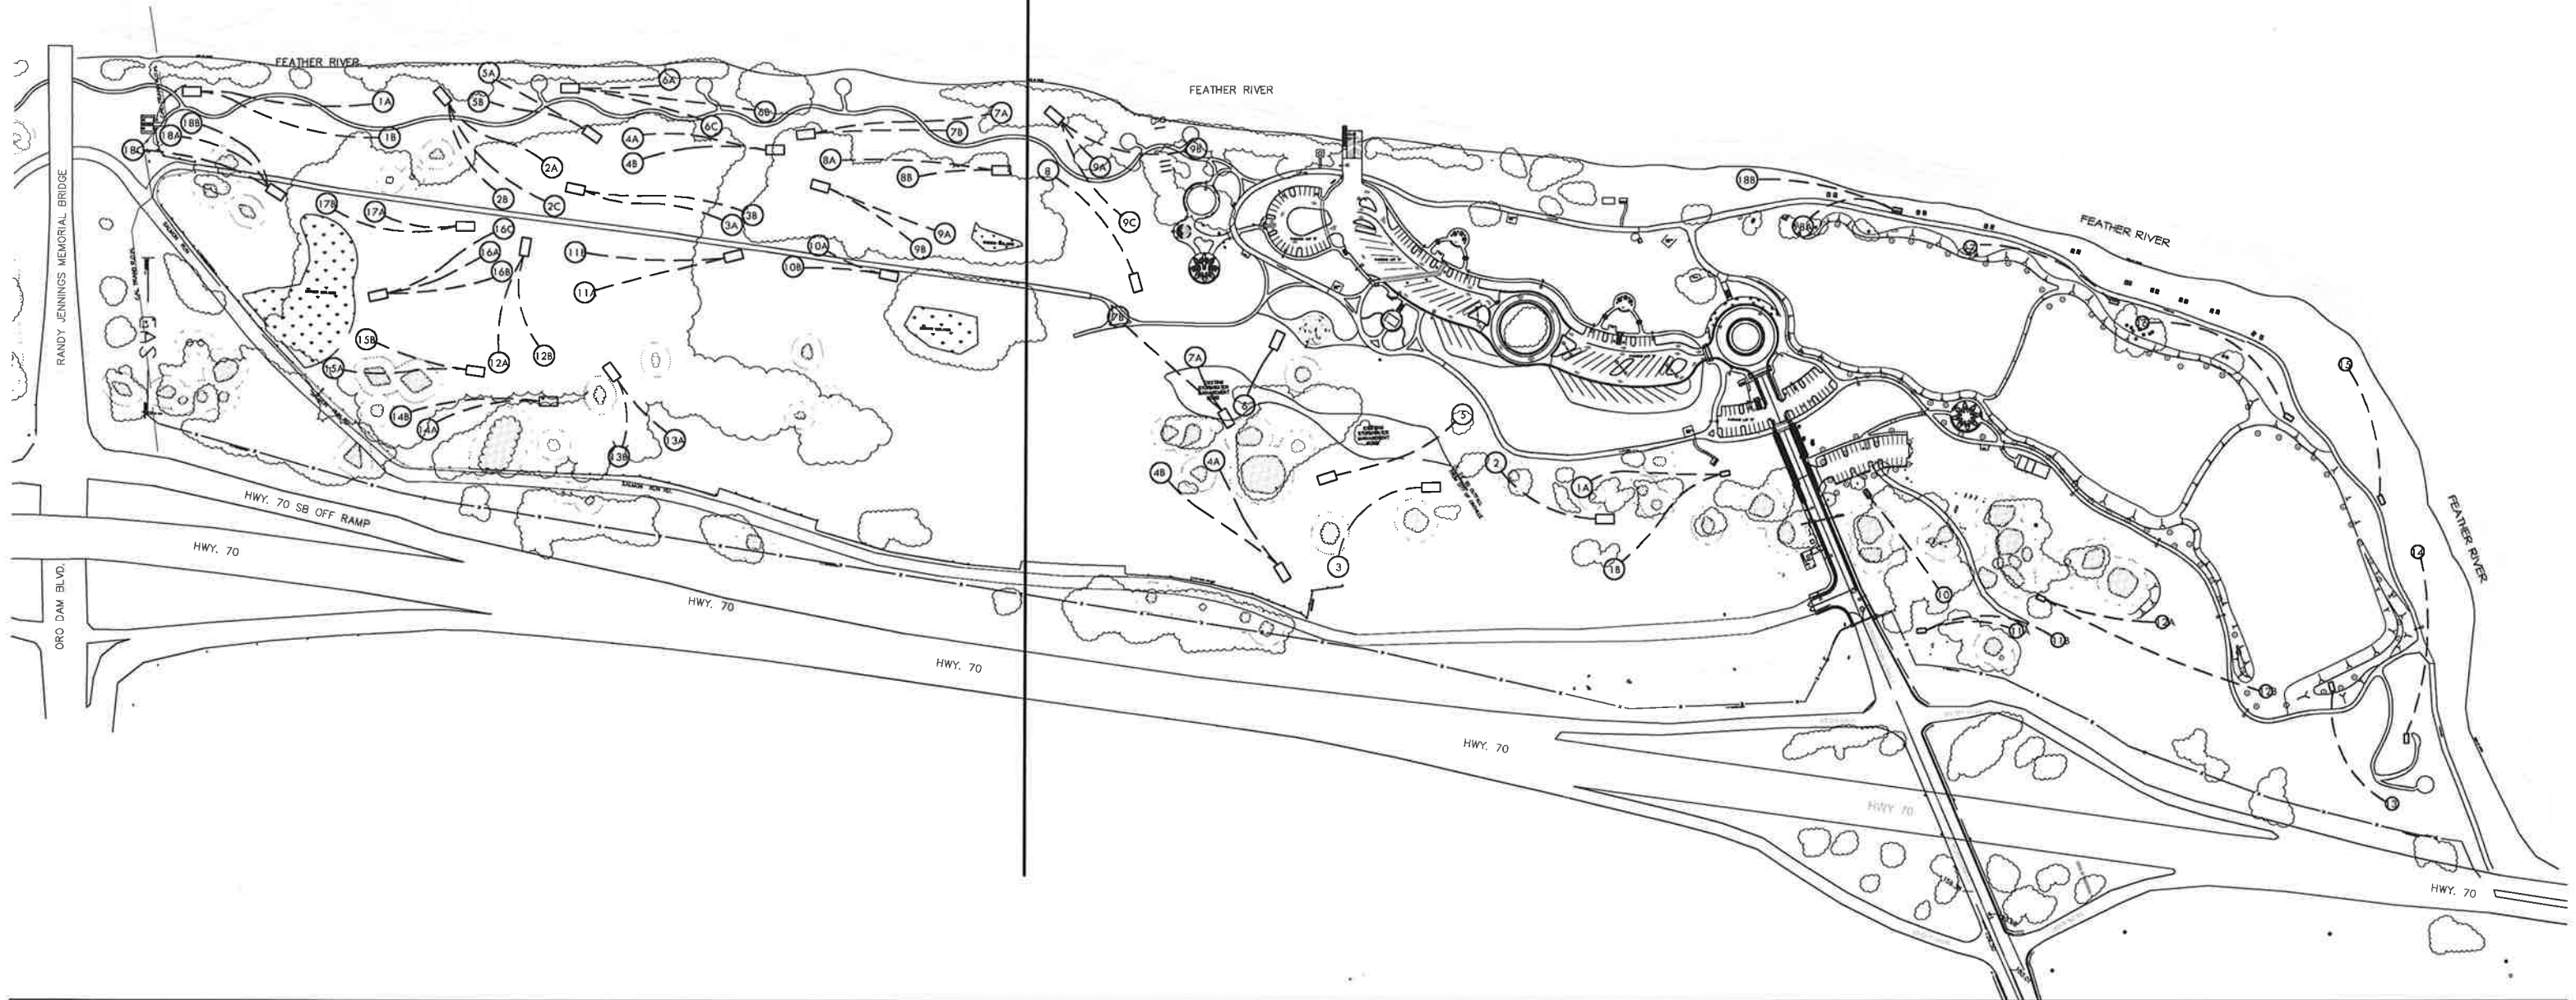

SOUTH COURSE

NORTH COURSE

RIVERBEND DISC GOLF COURSE

1" = 300'

PREPARED FOR:

FEATHER RIVER RECREATION
AND PARKS DISTRICT
1200 MYER STREET
OROVILLE, CA 95965
(530) 533-2011 / 533-2724 FX

PREPARED BY:

LAND IMAGE
LANDSCAPE ARCHITECTS & PLANNERS
627 BROADWAY, CHICO, CALIFORNIA 95928
PHONE: (530) 899-1913 / FAX: (530) 899-1920